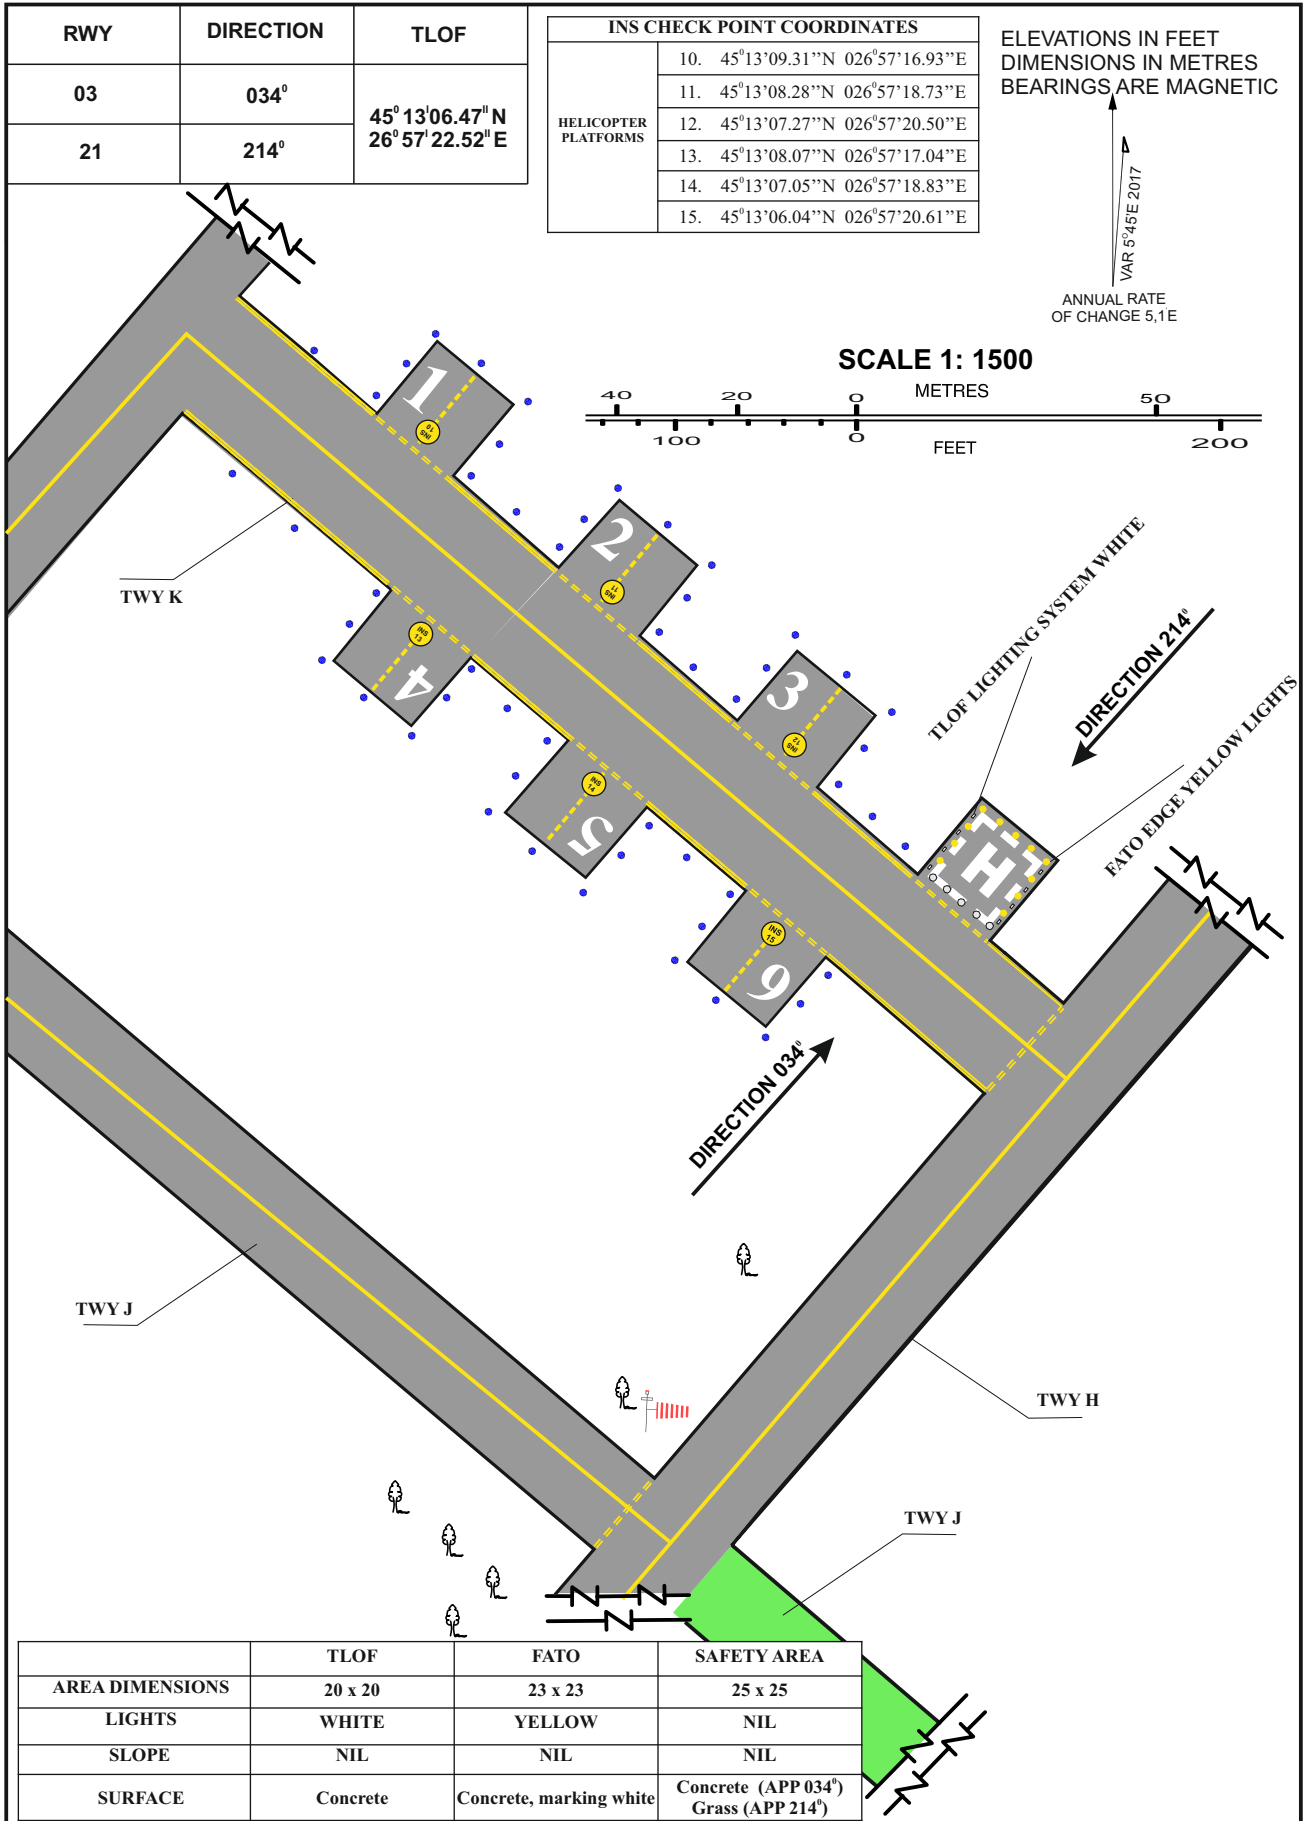

HELIPORT CHART

ELEV 386 FT

Safir TWR2
119.850, 279.800

BOBOC (LRBO)
HELIPORT K

Changes: New obstacles